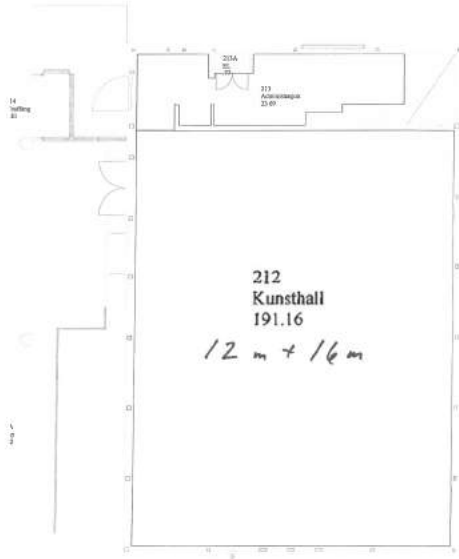

sketches of the main installation