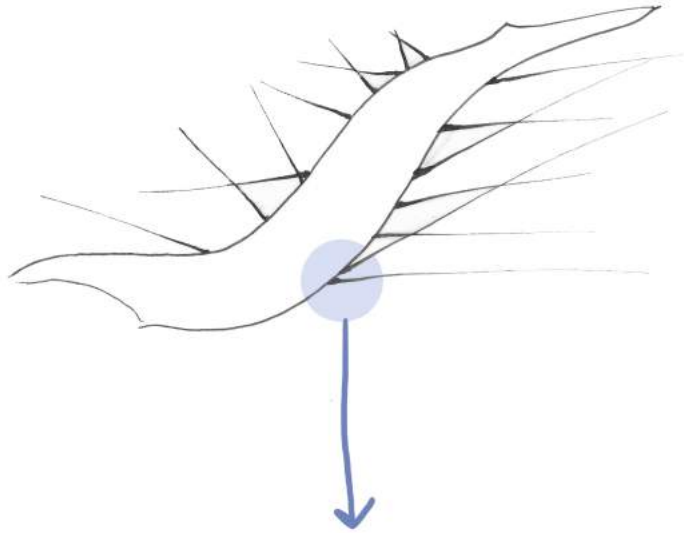

sketches of the main installation

sketches of the main installation

sketches of the main installation

frontal

the Yuan cobalt – blue porcelain texture sample 1

smaple 2

sample 3 (paper model)

sketches for the other installations

This porcelain piece as an example shows the texture of the sketch.

sketches for the other installations

Sand pile (hump)

spices & idology
gold
blue porcelain

"a plate"

fur

Side view

3 cm

overhead view

map like

gold
white

Red
blue