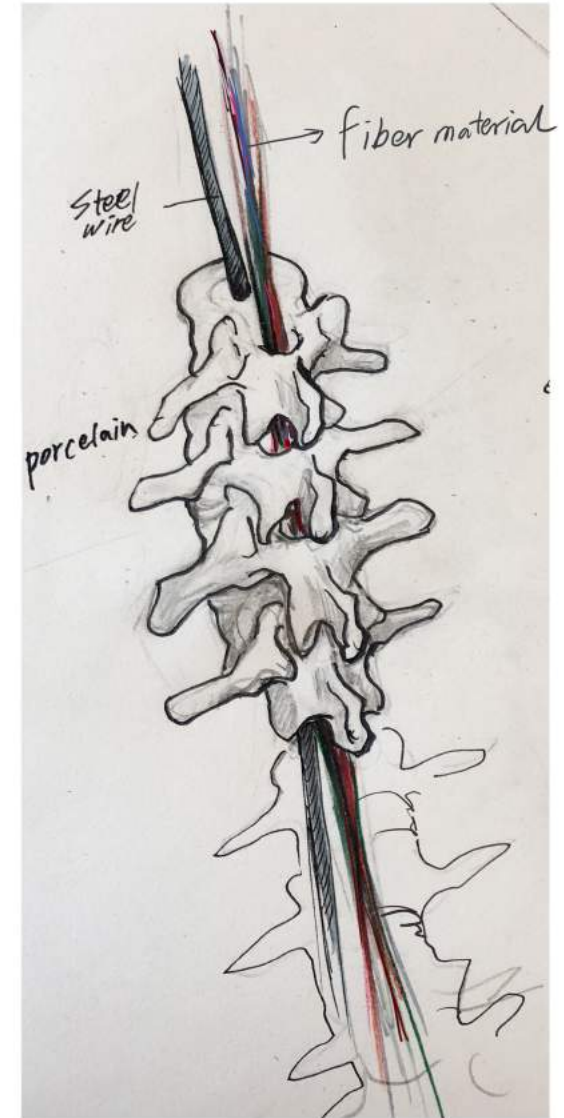

sketches of the main installation

sketches of the main installation

sketches of the main installation

frontal

the Yuan cobalt – blue porcelain texture sample 1

smaple 2

sample 3 (paper model)

sketches for the other installations

This porcelain piece as an example shows the texture of the sketch.

sketches for the other installations

Sand pile (hump)

spices & idology
gold
blue porcelain

"a plate"

fur

Side view

3 cm

overhead view

map like

gold
white

Red
blue