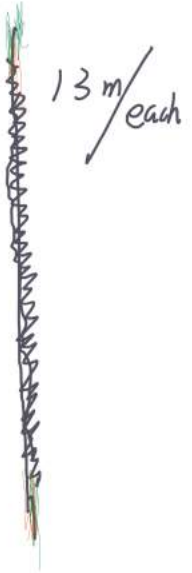

sketches of the main installation

sketches of the main installation

sketches of the main installation

frontal

the Yuan cobalt – blue porcelain texture sample 1

smaple 2

sample 3 (paper model)

sketches for the other installations

This porcelain piece as an example shows the texture of the sketch.

sketches for the other installations

Sand pile (hump)

spices & idology
gold
blue porcelain

"a plate"

fur

Side view

3 cm

overhead view

map like

gold
white

Red
blue