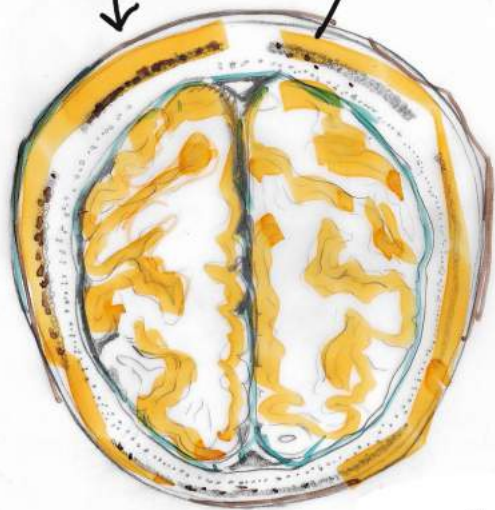

sketches of the main installation

sketches of the main installation

sketches of the main installation

frontal

the Yuan cobalt – blue porcelain texture sample 1

smaple 2

sample 3 (paper model)

sketches for the other installations

This porcelain piece as an example shows the texture of the sketch.

sketches for the other installations

Sand pile (hump)

spices & idology
gold
blue porcelain

"a plate"

fur

Side view

3 cm

overhead view

map like

gold
white

Red
blue