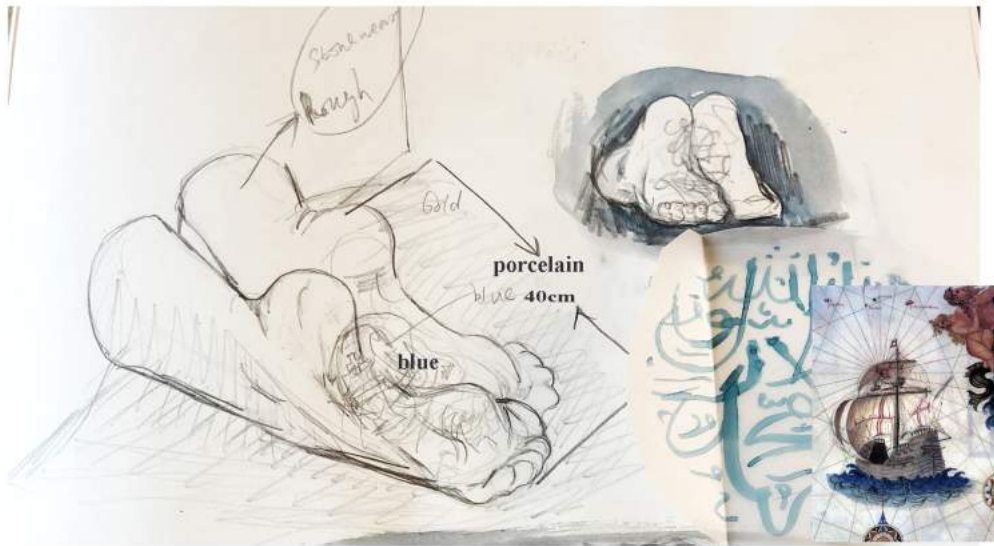

sketches of the main installation

sketches of the main installation

sketches of the main installation

frontal

the Yuan cobalt – blue porcelain texture sample 1

smaple 2

sample 3 (paper model)

sketches for the other installations

This porcelain piece as an example shows the texture of the sketch.

sketches for the other installations

Sand pile (hump)

spices & idology
gold
blue porcelain

"a plate"

fur

Side view

3 cm

overhead view

map like

gold
white

Red
blue