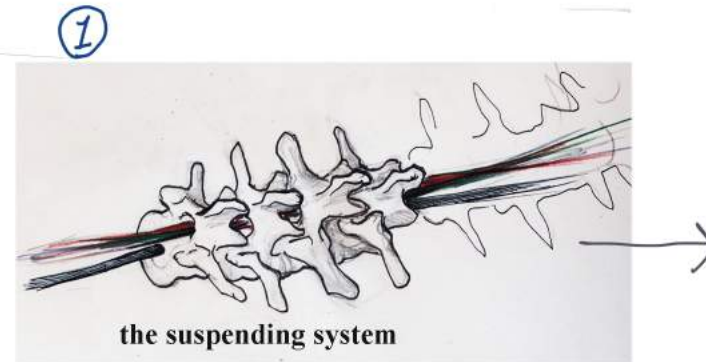

sketches of the main installation

sketches of the main installation

sketches of the main installation

frontal

the Yuan cobalt – blue porcelain texture sample 1

smaple 2

sample 3 (paper model)

sketches for the other installations

This porcelain piece as an example shows the texture of the sketch.

sketches for the other installations

Sand pile (hump)

spices & idology
gold
blue porcelain

"a plate"

fur

Side view

3 cm