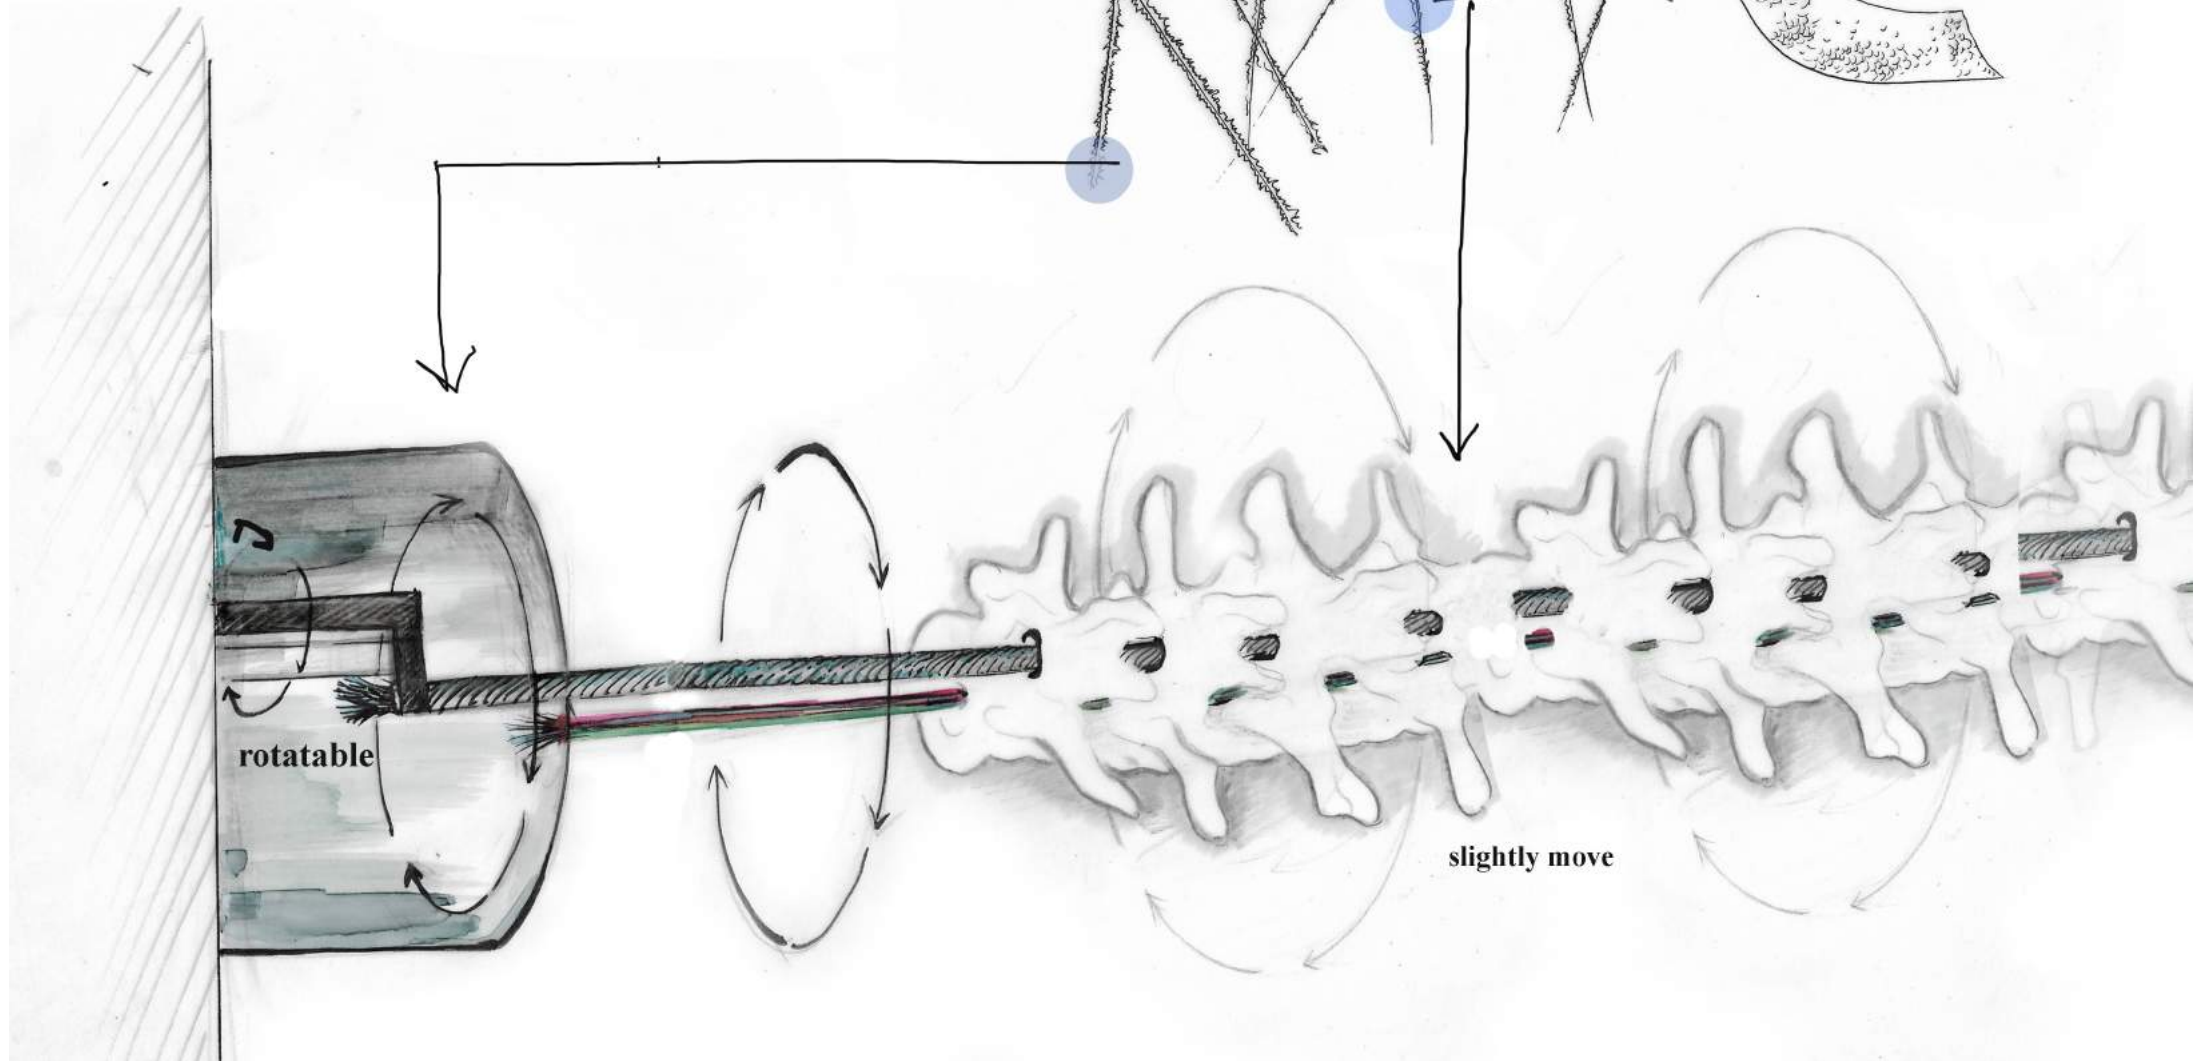

sketches of the main installation

sketches of the main installation

sketches of the main installation

frontal

the Yuan cobalt – blue porcelain texture sample 1

smaple 2

sample 3 (paper model)

sketches for the other installations

This porcelain piece as an example shows the texture of the sketch.

sketches for the other installations

Sand pile (hump)

spices & idology
gold
blue porcelain

"a plate"

fur

Side view

3 cm

overhead view

map like

gold
white

Red
blue