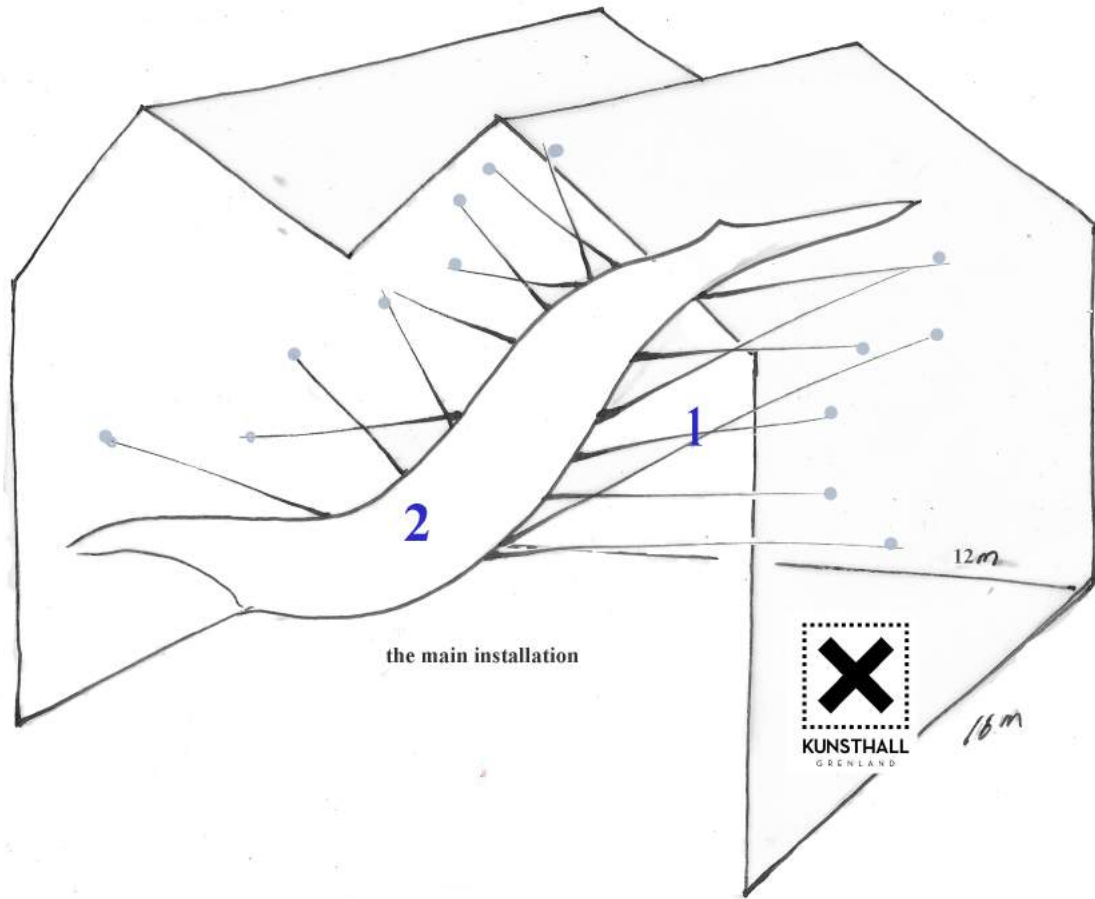

sketches of the main installation

sketches of the main installation

sketches of the main installation

frontal

the Yuan cobalt – blue porcelain texture sample 1

smaple 2

sample 3 (paper model)

sketches for the other installations

This porcelain piece as an example shows the texture of the sketch.

sketches for the other installations

Sand pile (hump)

spices & idology
gold
blue porcelain

"a plate"

fur

Side view

3 cm

overhead view

map like

gold
white

Red
blue