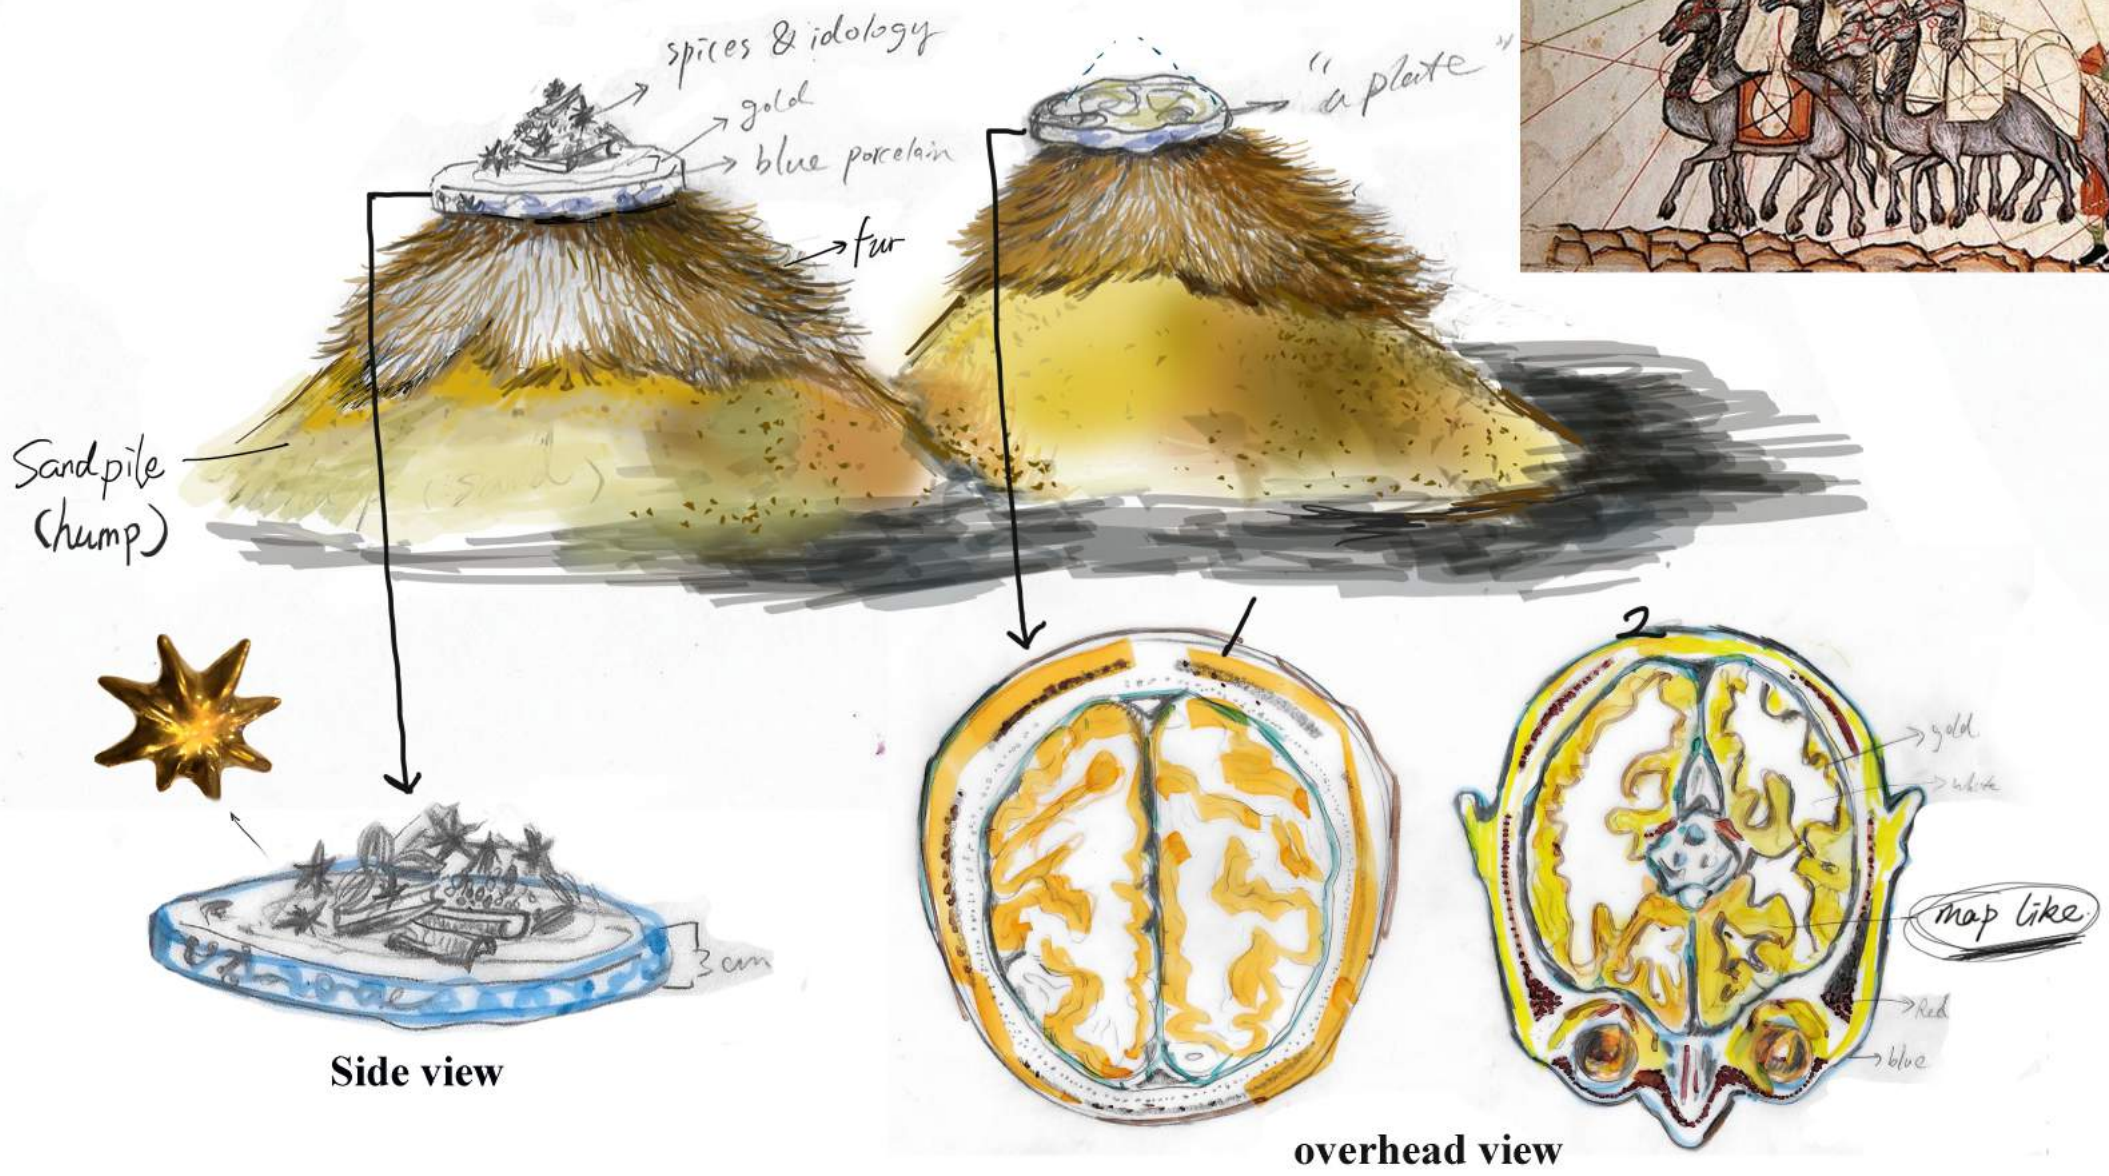

sketches of the main installation

sketches of the main installation

sketches of the main installation

frontal

the Yuan cobalt – blue porcelain texture sample 1

smaple 2

sample 3 (paper model)

sketches for the other installations

This porcelain piece as an example shows the texture of the sketch.

sketches for the other installations

Sand pile (hump)

spices & idology
gold
blue porcelain

"a plate"

fur

Side view

3 cm

overhead view

map like

gold
white

Red
blue