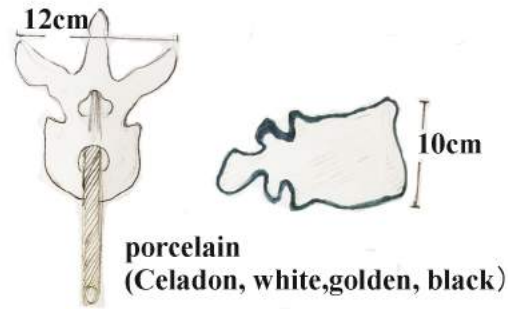

sketches of the main installation

sketches of the main installation

sketches of the main installation

frontal

the Yuan cobalt – blue porcelain texture sample 1

smaple 2

sample 3 (paper model)

sketches for the other installations

This porcelain piece as an example shows the texture of the sketch.

sketches for the other installations

Sand pile (hump)

spices & idology
gold
blue porcelain

"a plate"

fur

Side view

3 cm

overhead view

map like

gold
white

Red
blue