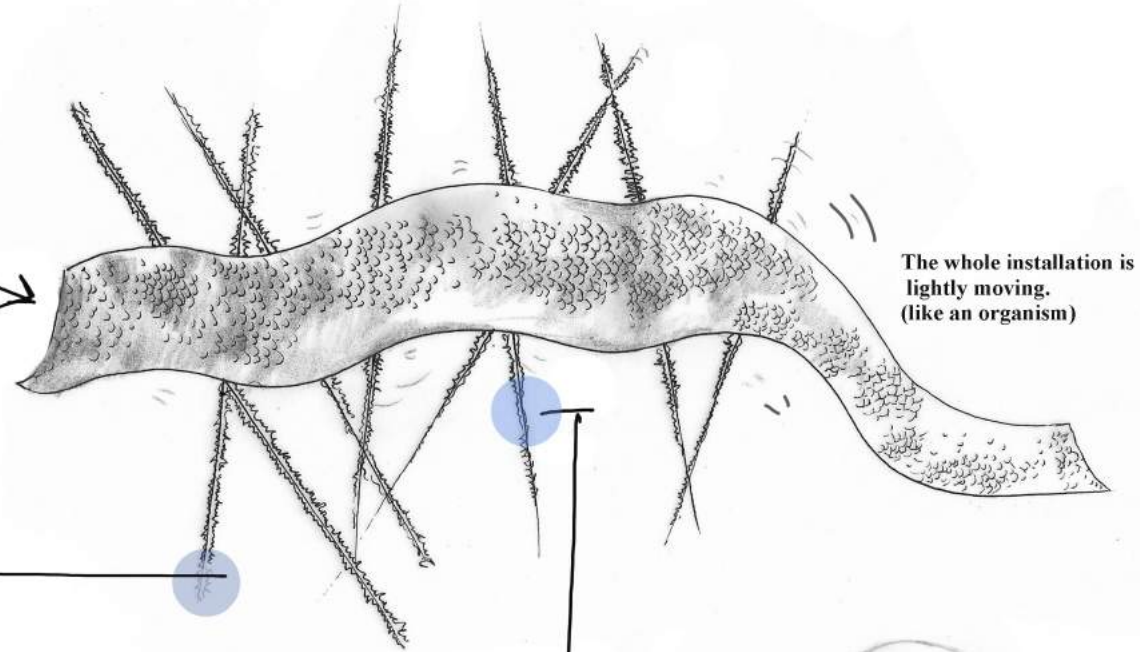

sketches of the main installation

sketches of the main installation

sketches of the main installation

frontal

the Yuan cobalt – blue porcelain texture sample 1

smaple 2

sample 3 (paper model)

sketches for the other installations

This porcelain piece as an example shows the texture of the sketch.

sketches for the other installations

Sand pile (hump)

spices & idology
gold
blue porcelain

"a plate"

fur

Side view

3 cm

overhead view

map like

gold
white

Red
blue