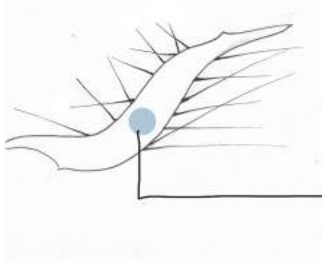

sketches of the main installation

sketches of the main installation

sketches of the main installation

frontal

the Yuan cobalt – blue porcelain texture sample 1

smaple 2

sample 3 (paper model)

sketches for the other installations

This porcelain piece as an example shows the texture of the sketch.

sketches for the other installations

Sand pile (hump)

spices & idology
gold
blue porcelain

"a plate"

fur

Side view

3 cm

overhead view

map like

gold
white

Red
blue