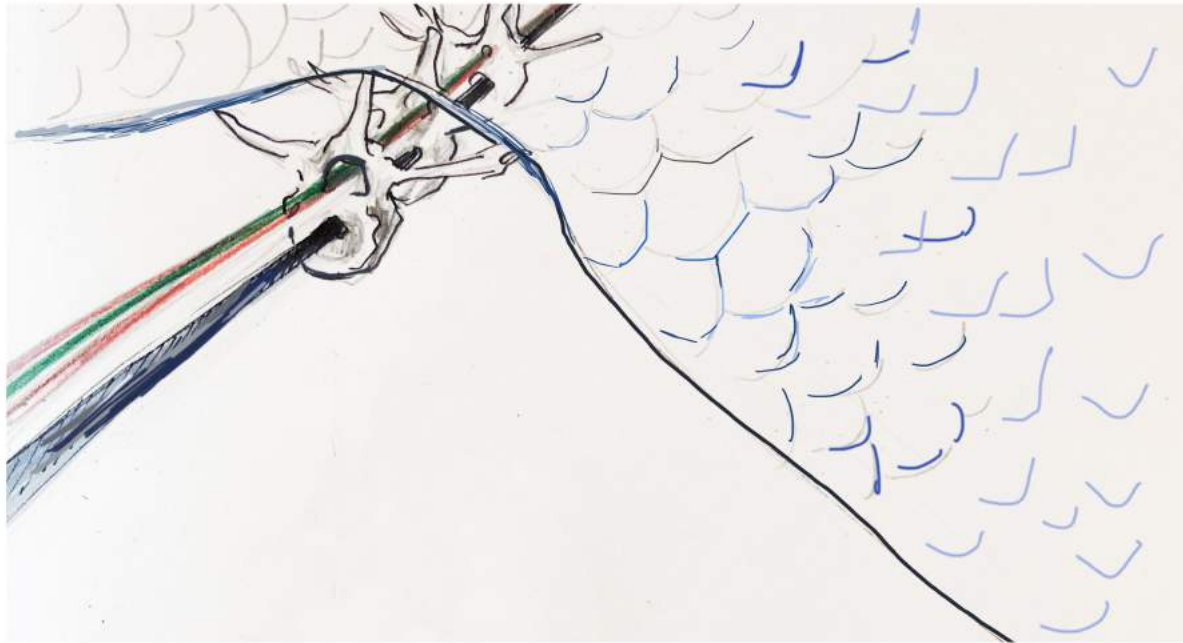

sketches of the main installation

sketches of the main installation

sketches of the main installation

frontal

the Yuan cobalt – blue porcelain texture sample 1

smaple 2

sample 3 (paper model)

sketches for the other installations

This porcelain piece as an example shows the texture of the sketch.

sketches for the other installations

Sand pile (hump)

spices & idology
gold
blue porcelain

"a plate"

fur

Side view

3 cm

overhead view

map like

gold
white

Red
blue