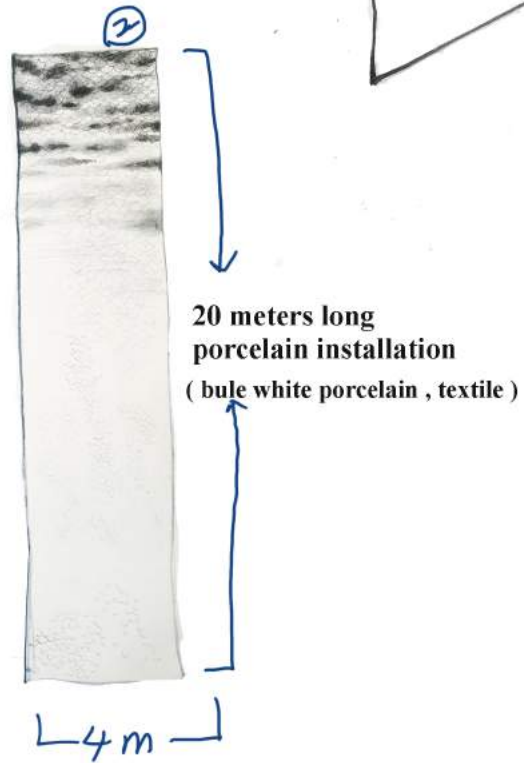

sketches of the main installation

sketches of the main installation

sketches of the main installation

frontal

the Yuan cobalt – blue porcelain texture sample 1

smaple 2

sample 3 (paper model)

sketches for the other installations

This porcelain piece as an example shows the texture of the sketch.

sketches for the other installations

Sand pile (hump)

spices & idology
gold
blue porcelain

"a plate"

fur

Side view

3 cm

overhead view

map like

gold
white

Red
blue