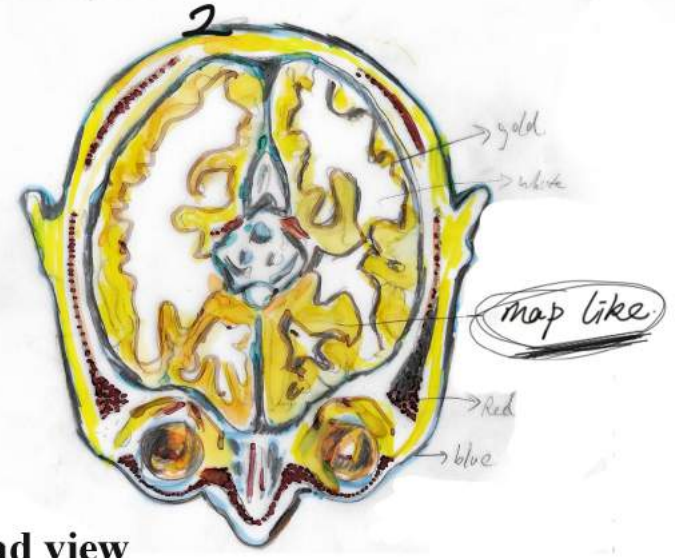

sketches of the main installation

sketches of the main installation

sketches of the main installation

frontal

the Yuan cobalt – blue porcelain texture sample 1

smaple 2

sample 3 (paper model)

sketches for the other installations

This porcelain piece as an example shows the texture of the sketch.

sketches for the other installations

Sand pile (hump)

spices & idology
gold
blue porcelain

"a plate"

fur

Side view

3 cm

overhead view

map like

gold
white

Red
blue