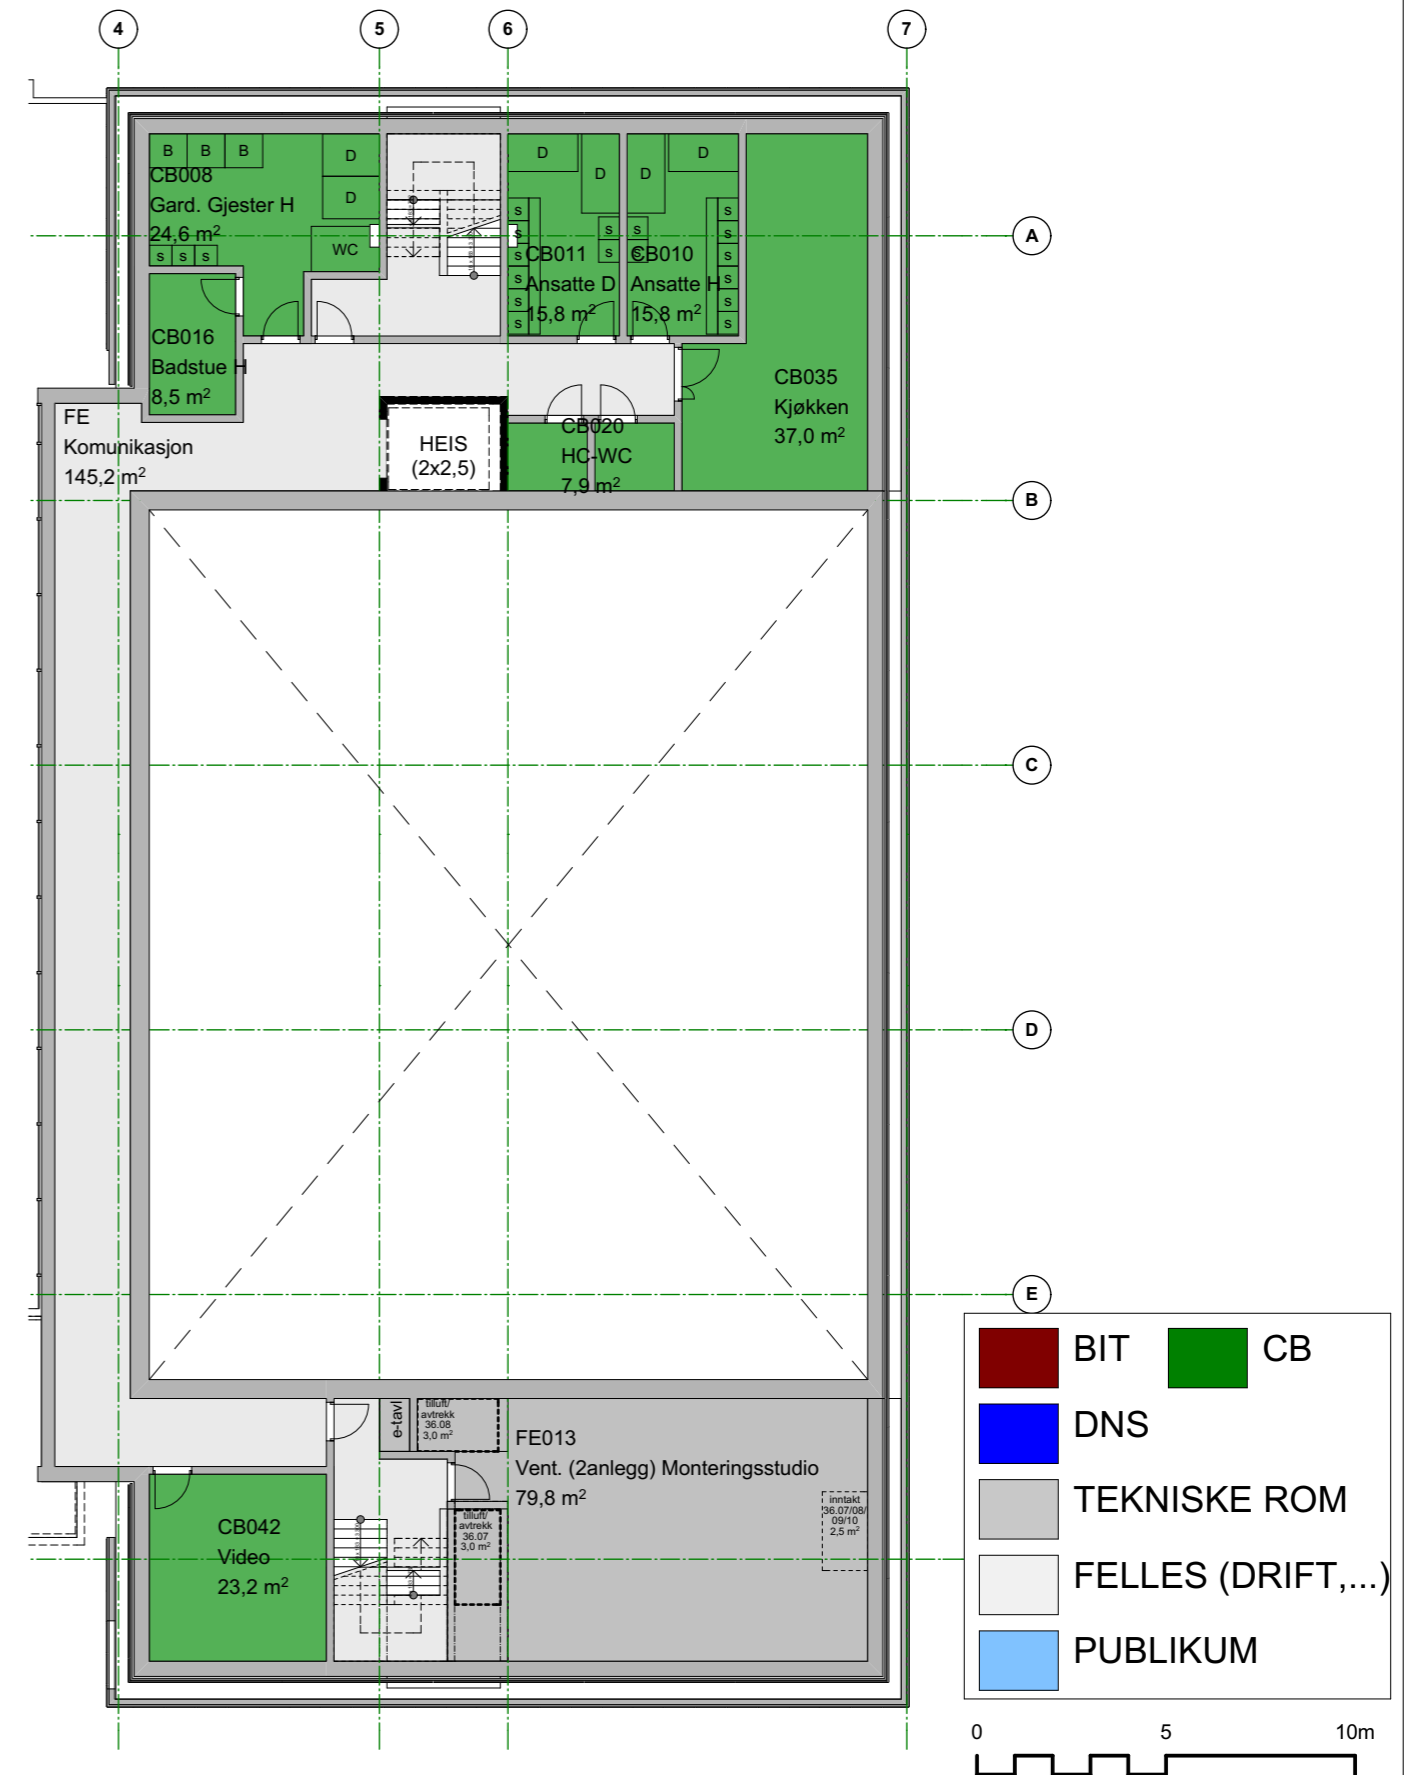

# Plan 5

# Plan 4

<span style="color: red;">■</span>	BIT	<span style="color: green;">■</span>	CB
<span style="color: blue;">■</span>	DNS		
<span style="color: gray;">■</span>	TEKNISKE ROM		
<span style="color: lightgray;">■</span>	FELLES (DRIFT, ...)		
<span style="color: lightblue;">■</span>	PUBLIKUM		