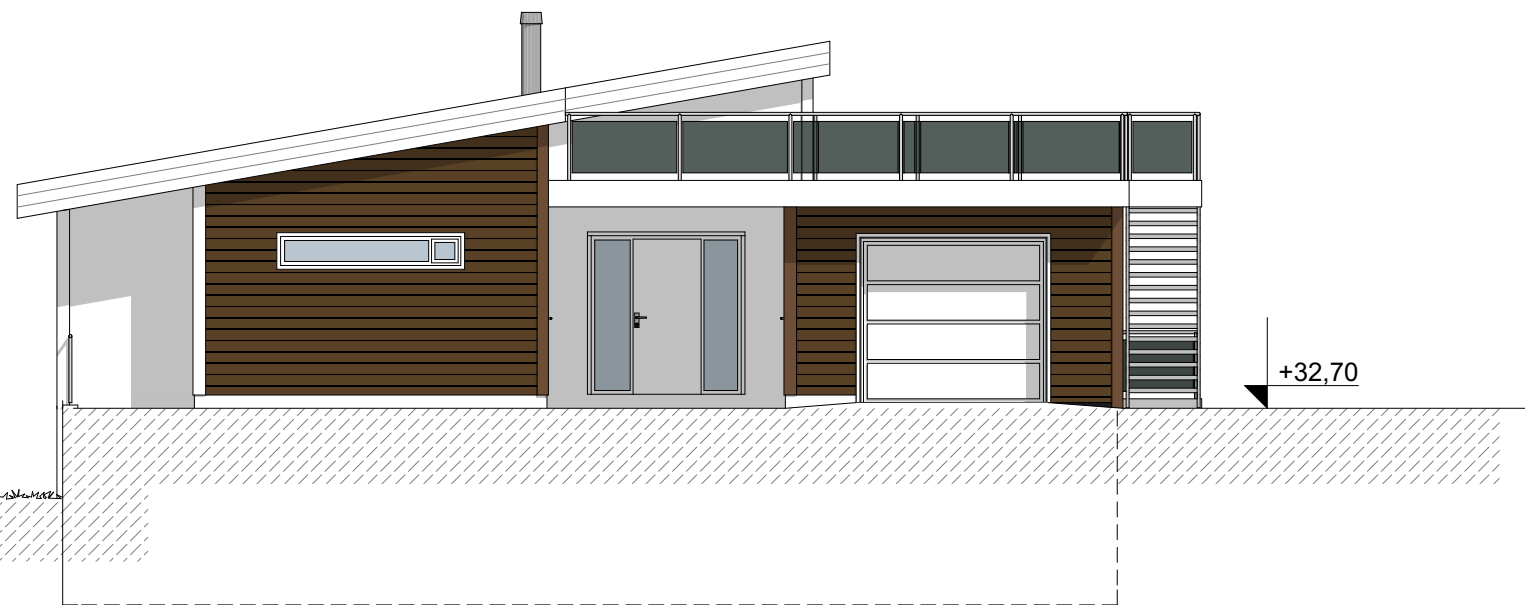

+38,0
 +37,0
 +36,0
 +35,0
 +34,0
 +33,0
 +32,0
 +31,0
 +30,0
 +29,0

Fasade Vest

+38,0
 +37,0
 +36,0
 +35,0
 +34,0
 +33,0
 +32,0
 +31,0
 +30,0
 +29,0

Fasade Nord

Rev.	Dato:	Rev. gjelder	Tiltakshaver: Kristoffer Misje Gjerdet 18 5366 Misje	Prosjekt: Einebustad. Misje. Gnr.59, Bnr.230. Tittel: Fasade Nord og Vest	Tegnet dato: 08.05.2017 Prosjektnr.: 46517	Målestokk: 1:100 Tegningsnr.: A40-01	Rev.
------	-------	--------------	--	--	---	---	------