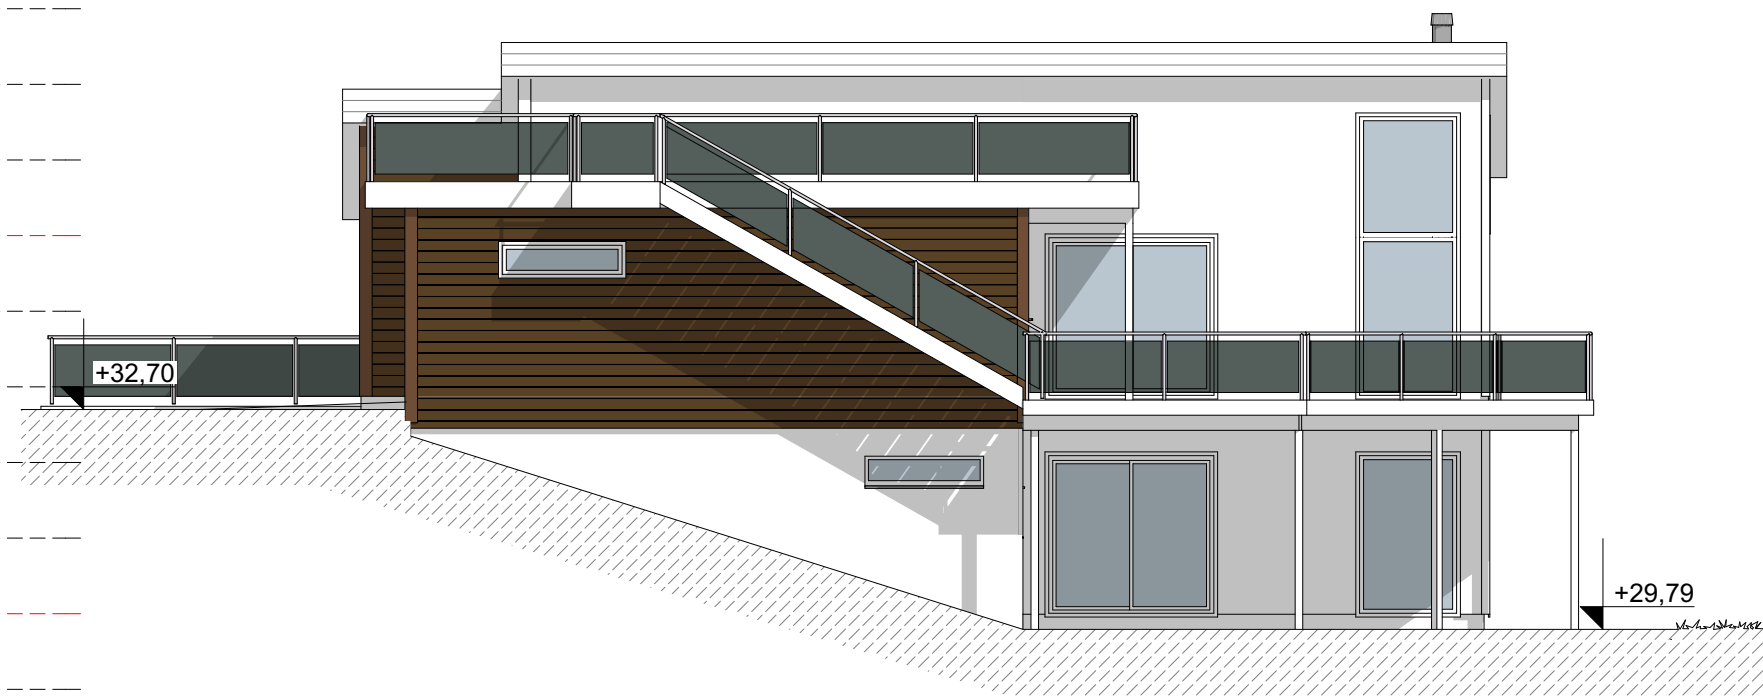

+38,0  
 +37,0  
 +36,0  
 +35,0  
 +34,0  
 +33,0  
 +32,0  
 +31,0  
 +30,0  
 +29,0

Fasade Øst

+38,0  
 +37,0  
 +36,0  
 +35,0  
 +34,0  
 +33,0  
 +32,0  
 +31,0  
 +30,0  
 +29,0  
 +28,0

Fasade Sør

Rev.	Dato:	Rev. gjelder	Tiltakshaver: <b>Kristoffer Misje</b> Gjerdet 18 5366 Misje	Prosjekt: Einebustad. Misje. Gnr.59, Bnr.230. Tittel: Fasade Sør og Øst	Tegnet dato: 08.05.2017 Prosjektnr.: 46517	Målestokk: 1:100 Tegningsnr.: A40-02	Rev.
------	-------	--------------	--	--	---	---	------