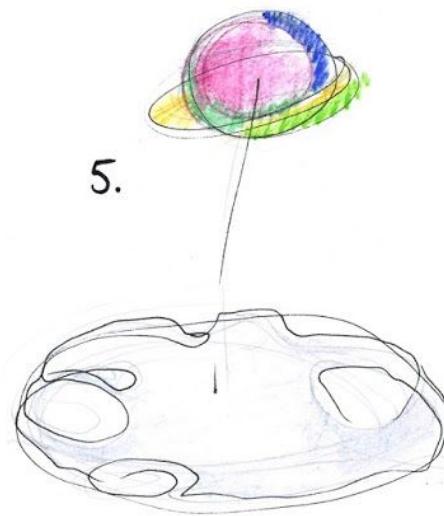

THE LILY HUGE JOURNEY / SET: MOWIELO

SCENE ONE
basic equipment

Kivi
THE BIRD.

ROD PUPPET
(3D STUFFED PUPPET)

SCENE TWO
professional equipment

THE *big* HUGE JOURNEY / SET: *Modelo*

THE Tiny HUGE JOURNEY / SET: Mónica

80 cm

HOT
AIR
BALLOON

THE AWAY HUGE JOURNEY / set: Moxiebo

SPACE

PLANETS

OUTER-SPACE
Zigzag FRIEND.

THE King HUGE JOURNEY / SET: Moxelle

THE
tiny HUGE
JOURNEY
• HOT AIR BALLOON •

THE
tiny HUGE
JOURNEY
PROPS