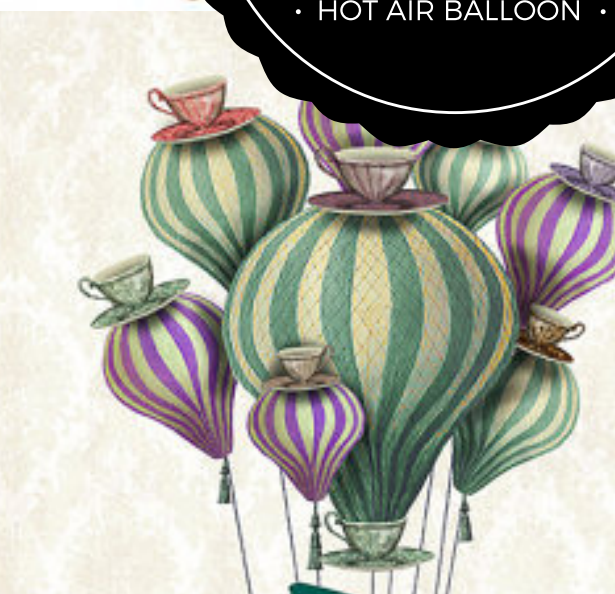

80 cm

HOT
AIR
BALLOON

THE AWAY HUGE JOURNEY / set: Moxiebo

SPACE

PLANETS

OUTER-SPACE
Zigzag FRIEND.

THE King HUGE JOURNEY / SET: Moxelle

THE
tiny HUGE
JOURNEY
• HOT AIR BALLOON •