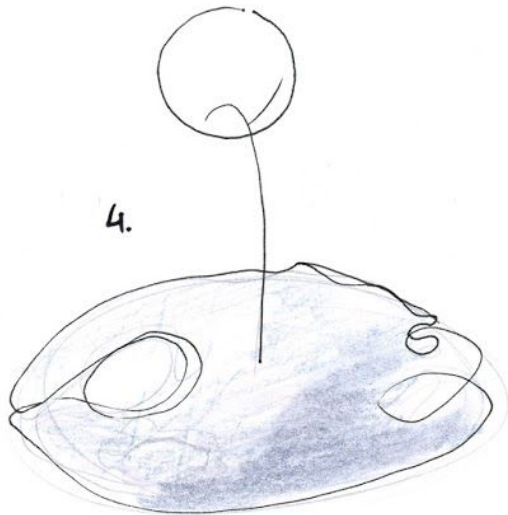

THE LILY HUGE JOURNEY / SET: MOWIELO

SCENE ONE
basic equipment

Kivi
THE BIRD.

ROD PUPPET
(3D STUFFED PUPPET)

SCENE TWO
professional equipment

THE *big* HUGE JOURNEY / SET: *Modelo*

THE Tiny HUGE JOURNEY / SET: Mónica

80 cm

HOT
AIR
BALLOON

THE AWAY HUGE JOURNEY / set: Moxiebo

SPACE

PLANETS

OUTER-SPACE
Zigzag FRIEND.

THE King HUGE JOURNEY / SET: Moxelle

THE
tiny HUGE
JOURNEY
• HOT AIR BALLOON •

THE
tiny HUGE
JOURNEY
PROPS