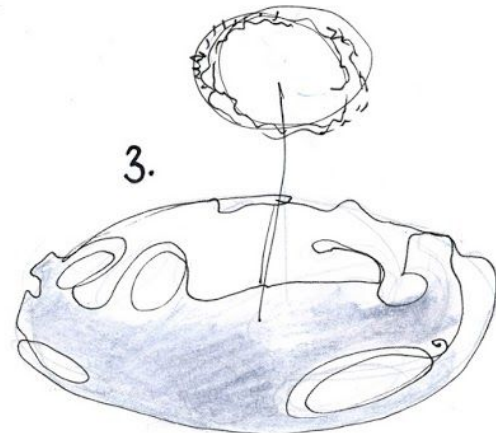

THE LILY HUGE JOURNEY / SET: MOWIELO

SCENE ONE
basic equipment

Kivi
THE BIRD.

ROD PUPPET
(3D STUFFED PUPPET)

SCENE TWO
professional equipment

THE *big* HUGE JOURNEY / SET: *Modelo*

THE Tiny HUGE JOURNEY / SET: Mónica

80 cm

HOT
AIR
BALLOON

THE AWAY HUGE JOURNEY / set: Moxiebo

SPACE

PLANETS

OUTER-SPACE
Zigzag FRIEND.

THE King HUGE JOURNEY / SET: Moxelle

THE
tiny HUGE
JOURNEY
• HOT AIR BALLOON •

THE
tiny HUGE
JOURNEY
PROPS