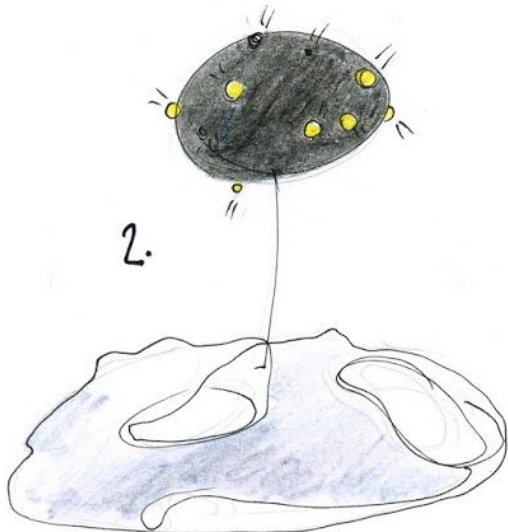

THE LILY HUGE JOURNEY / SET: MOWIELO

SCENE ONE
basic equipment

Kivi
THE BIRD.

ROD PUPPET
(3D STUFFED PUPPET)

SCENE TWO
professional equipment

THE *big* HUGE JOURNEY / SET: *Modelo*

THE Tiny HUGE JOURNEY / SET: Mónica

80 cm

HOT
AIR
BALLOON

THE AWAY HUGE JOURNEY / set: Moxiebo

SPACE

PLANETS

OUTER-SPACE
Zigzag FRIEND.

THE King HUGE JOURNEY / SET: Moxelle

THE
tiny HUGE
JOURNEY
• HOT AIR BALLOON •

THE
tiny HUGE
JOURNEY
PROPS