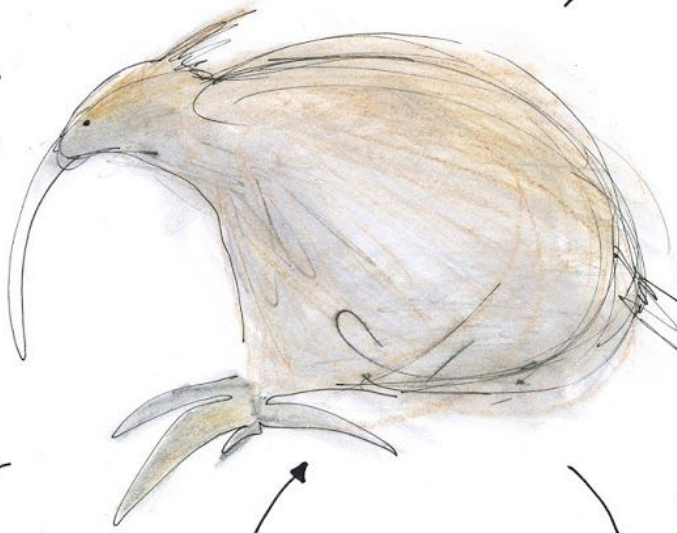

THE LILY HUGE JOURNEY / SET: MOWIELO

SCENE ONE
basic equipment

Kivi
THE BIRD.

ROD PUPPET
(3D STUFFED PUPPET)

SCENE TWO
professional equipment

THE *big* HUGE JOURNEY / SET: *Modelo*

THE Tiny HUGE JOURNEY / SET: Mónica

80 cm

HOT
AIR
BALLOON

THE AWAY HUGE JOURNEY / set: Moxiebo

SPACE

PLANETS

OUTER-SPACE
Zigzag FRIEND.

THE King HUGE JOURNEY / SET: Moxelle

THE
tiny HUGE
JOURNEY
• HOT AIR BALLOON •

THE
tiny HUGE
JOURNEY
PROPS