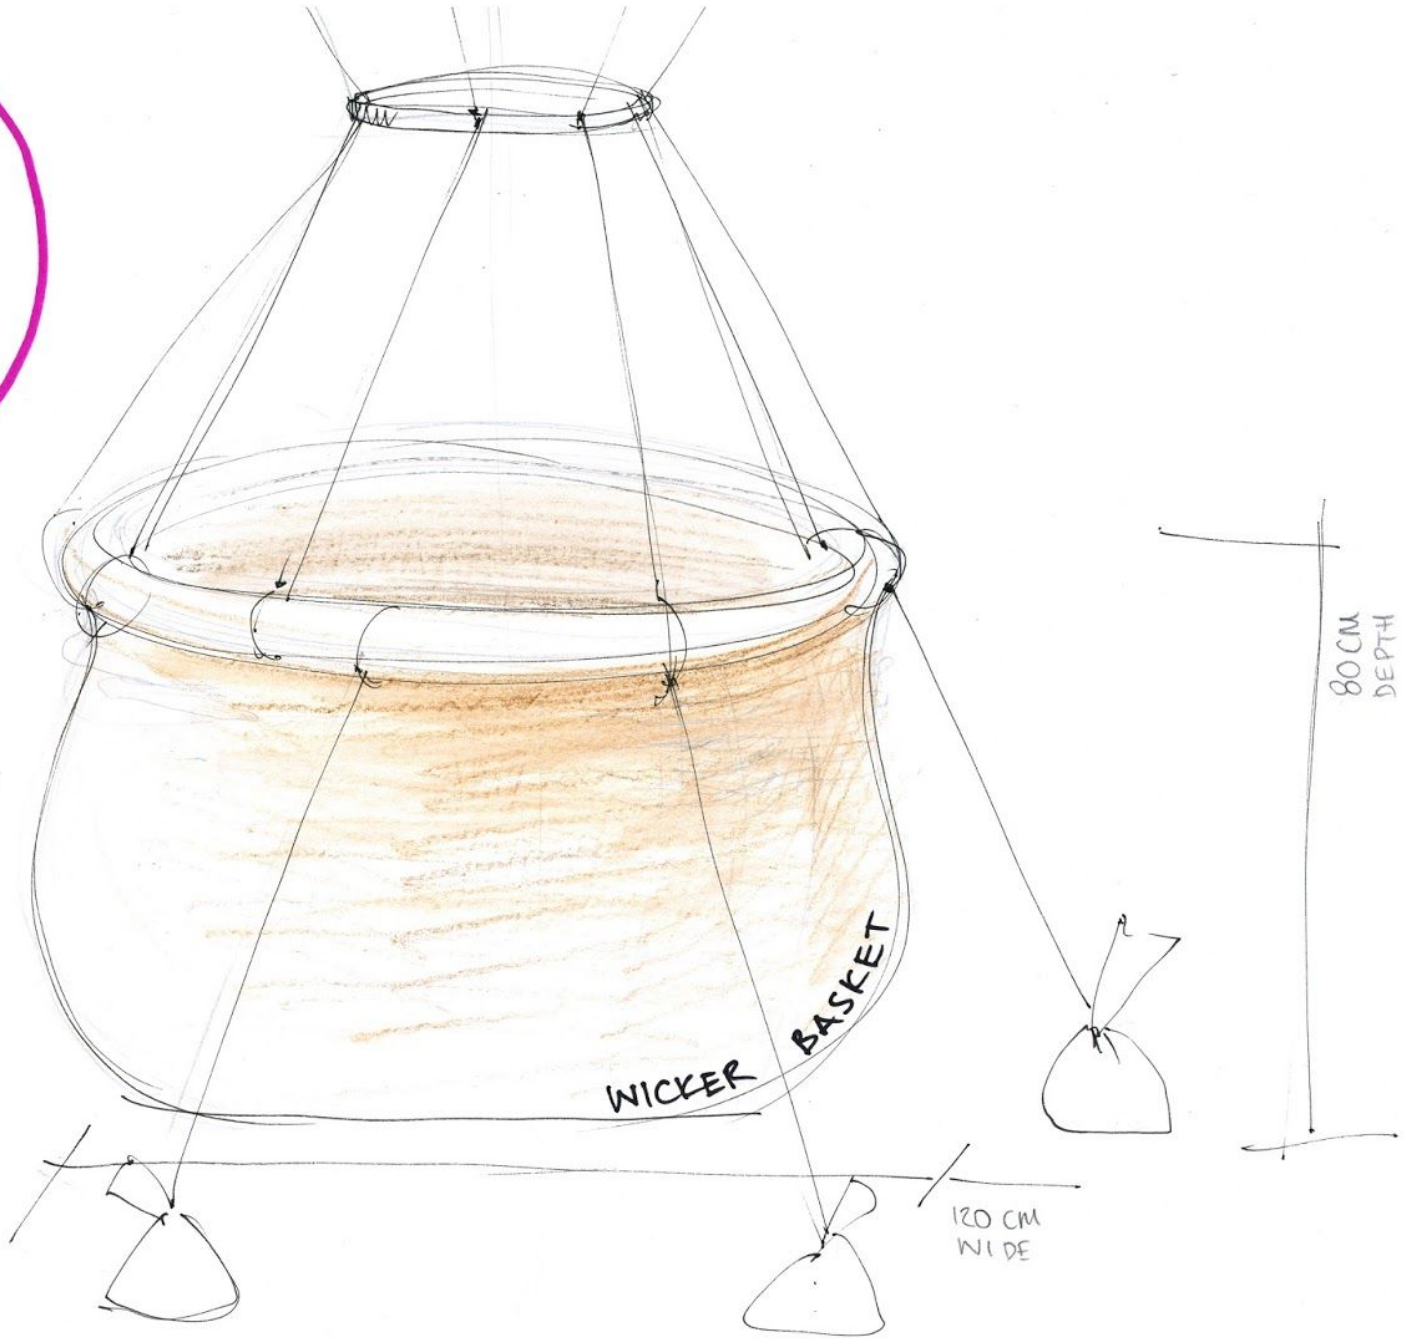

THE LILY HUGE JOURNEY / SET: MOWIELO

SCENE ONE
basic equipment

Kivi
THE BIRD.

ROD PUPPET
(3D STUFFED PUPPET)

SCENE TWO
professional equipment

THE *big* HUGE JOURNEY / SET: *Modelo*

THE Tiny HUGE JOURNEY / SET: Mónica

80 cm

HOT
AIR
BALLOON

THE AWAY HUGE JOURNEY / set: Moxiebo

SPACE

PLANETS

OUTER-SPACE
Zigzag FRIEND.

THE King HUGE JOURNEY / SET: Moxelle

THE
tiny HUGE
JOURNEY
• HOT AIR BALLOON •

THE
tiny HUGE
JOURNEY
PROPS