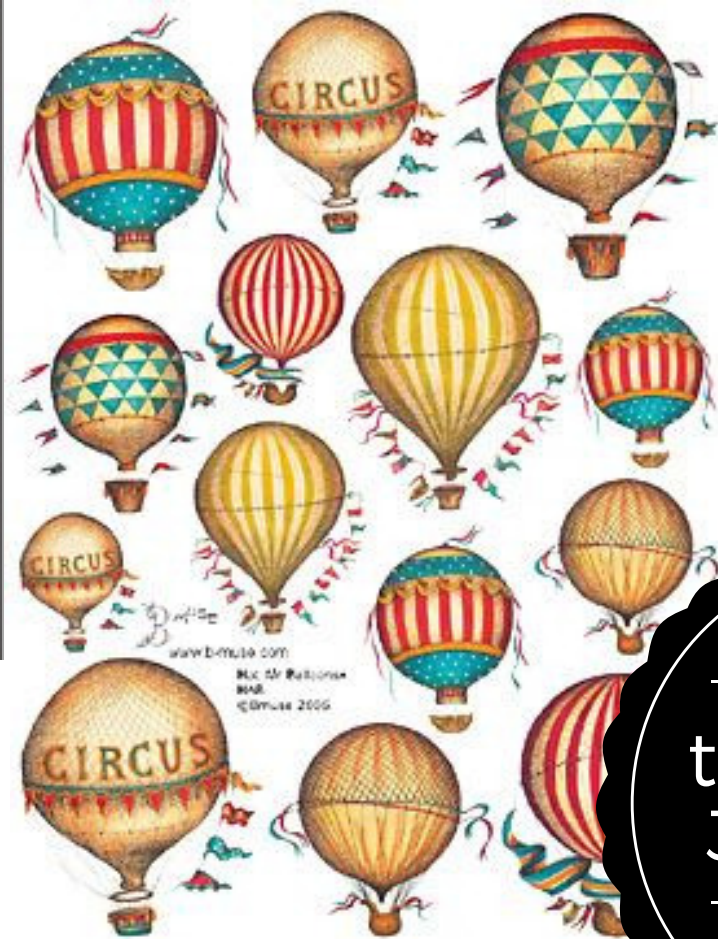

80 cm

HOT
AIR
BALLOON

THE AWAY HUGE JOURNEY / set: Moxiebo

SPACE

PLANETS

OUTER-SPACE
Zigzag FRIEND.

THE King HUGE JOURNEY / SET: Moxelle

THE
tiny HUGE
JOURNEY
• HOT AIR BALLOON •

THE
tiny HUGE
JOURNEY
PROPS