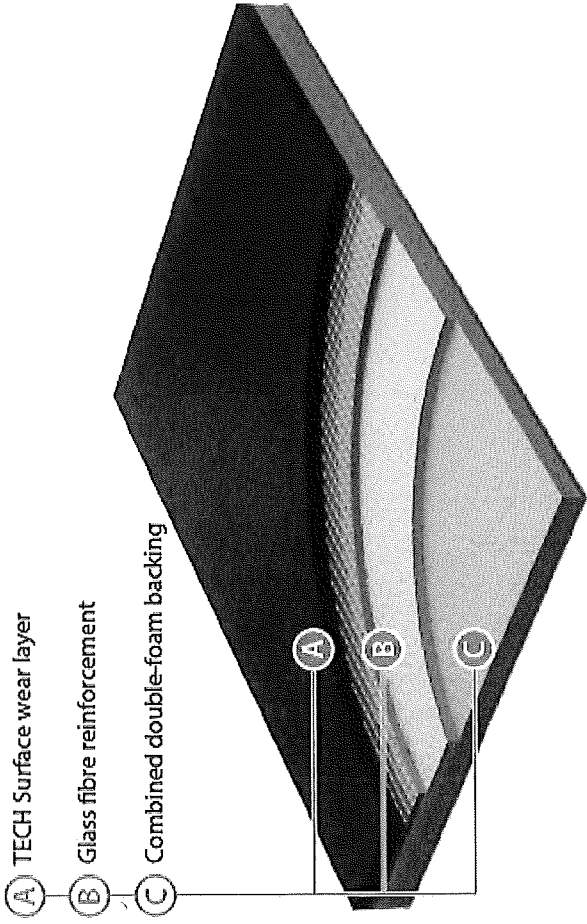

The patented **TECH Surface top layer** ensures durability and easy maintenance of the floor covering.

Along with excellent functionality, it is famous for **optimal slip resistance** that helps to prevent accidents caused by either a too low, or a too high coefficient of friction.

GraboSport Elite is a point elastic sports flooring fully compliant with the requirements of **EN 14904**.

FIBA CERTIFICATE (PDF)

RECOMMENDED APPLICATION AREAS:

- Multi-sports school gyms
- School gyms
- Aerobic halls
- Yoga studios
- Fencing halls
- Grounds for team ball sports
- Gymnastics halls
- Indoor hockey grounds

GRABOPLAST

TECHNICAL DATAS

Total thickness	mm	6,0
Total weight	kg/m ²	3,7
Length of roll	m	15
Width of roll	m	2

A TECH Surface wear layer

B Glass fibre reinforcement

C Combined double-foam backing

Click on the samples to find the recommended welding rod's color.